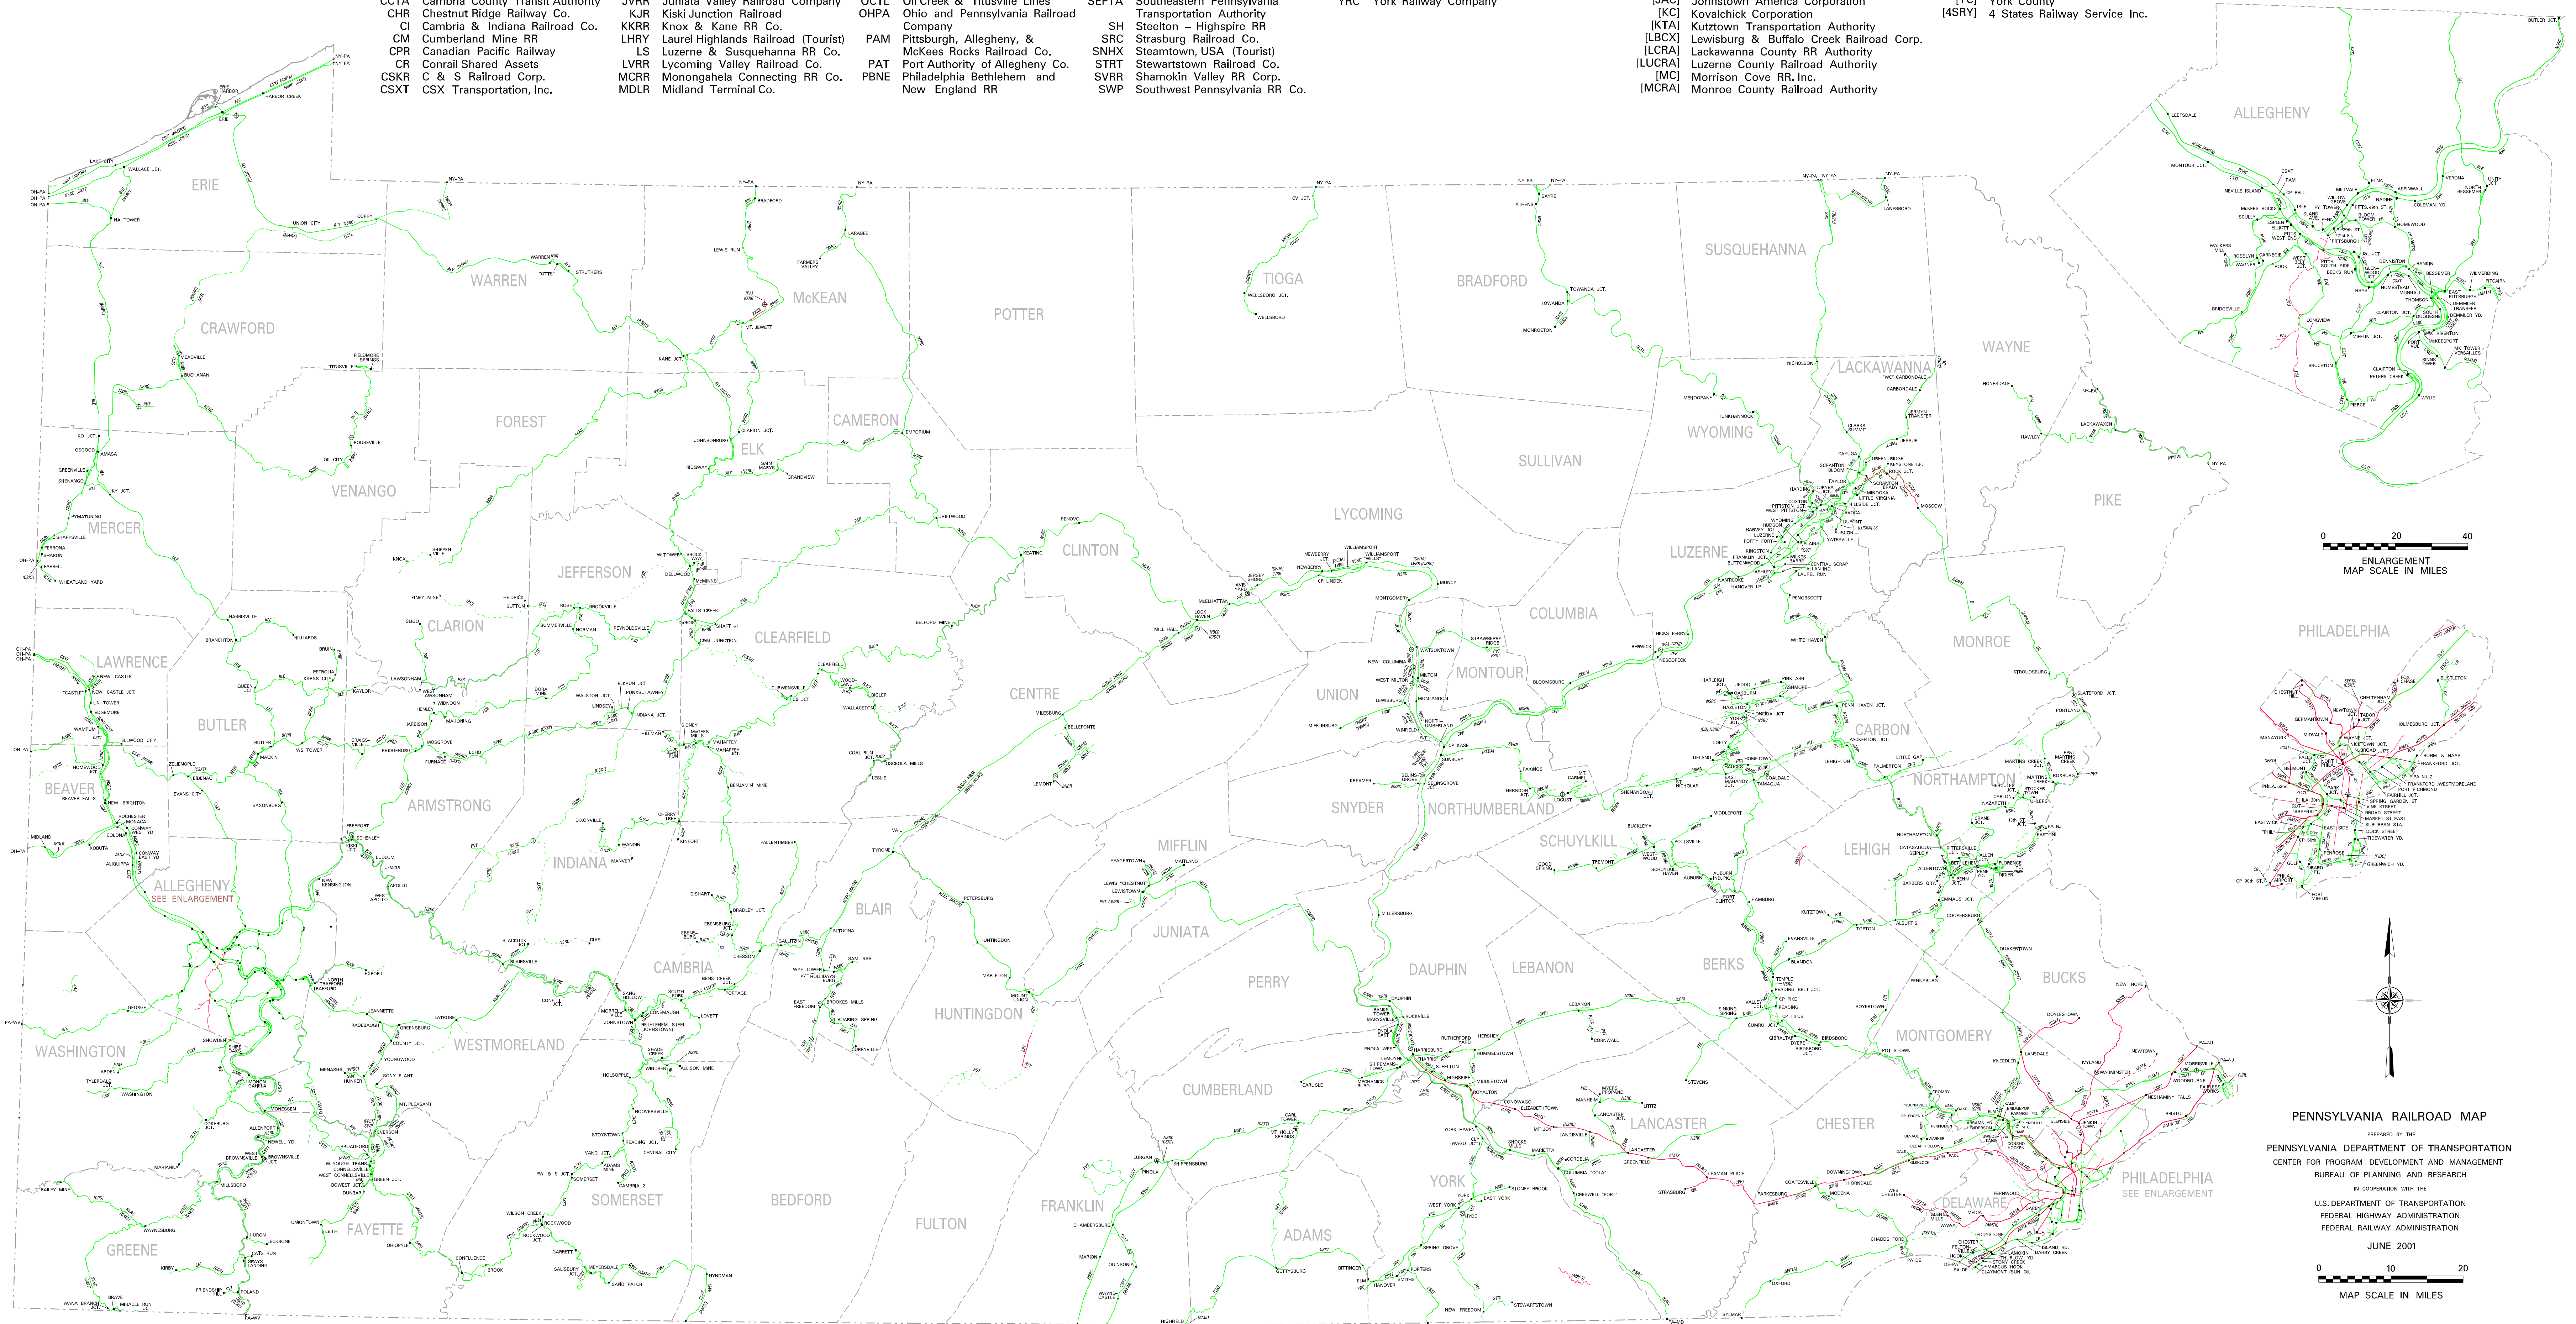

RAILROADS OPERATING IN PENNSYLVANIA

NON-OPERATOR-OWNER

ALQS Aliquippa and Southern RR Co.
ALY Allegheny & Eastern Railroad, Inc.
AMHR Landsville Railroad Co.
AMTK National RR Passenger Corp.
AVR Allegheny Valley Railroad Co.
BDRV Belvidere & Del. Riv. Railway Co. Inc.
BE B & E Railroad, Inc.
BHRR Bellefonte Historical RR (Tourist)
BIR Bradford Industrial Rail, Inc.
BLE Bessemer & Lake Erie RR
BPRR Buffalo & Pittsburgh Railroad, Inc.
BSRR Brandywine Scenic Railway Company Inc. (Tourist)
BVRY Brandywine Valley Railroad Co.
CBL Conemaugh & Black Lick RR
CCTA Cambria County Transit Authority
CHR Chestnut Ridge Railway Co.
CI Cambria & Indiana Railroad Co.
CM Cumberland Mine RR
CPR Canadian Pacific Railway
CR Conrail Shared Assets
CSKR C & S Railroad Corp.
CSXT CSX Transportation, Inc.

TCKR Turtle Creek Industrial RR
TIOC Tioga Central Railroad (Tourist)
TMSS Towanda - Monroeton Shippers Lifeline
TYBR Tyburn Railroad Co.
UCIR Union County Industrial RR Co.
UMP Upper Merion and Plymouth RR Co.
URR Union Railroad Co.
WKSJ Wanamaker, Kempton, & Southern, Inc. (Trst.)
WCOR Wellsboro & Corning Railway Co.
WCRL West Chester Railroad Co. (Tourist)
WDRR White Deer & Reading Railroad
WE Wheeling & Lake Erie Railroad
WES West Erie Shortline, Inc.
WNYW Western New York & Pa. Railroad, Inc.
WSRW West Shore Railway Excursions
YRC York Railway Company

— PASSENGER & COMMUTER RAILROADS
- - - PASSENGER & COMMUTER RAILROADS Service Discontinued
— RAPID TRANSIT LINES
- - - RAPID TRANSIT LINES Service Discontinued
— MAJOR FREIGHT RAILROADS
- - - ADDITIONAL FREIGHT RAILROADS
— FREIGHT RAILROADS Service Discontinued
● OPERATING OWNER
○ NON OPERATING OWNER
— TRACKAGE RIGHTS
● RAILROAD NODE POINTS (NAMES & STATIONS)
○ INDICATES CHANGE OF OWNERSHIP

PENNSYLVANIA RAILROAD MAP
PREPARED BY THE
PENNSYLVANIA DEPARTMENT OF TRANSPORTATION
CENTER FOR PROGRAM DEVELOPMENT AND MANAGEMENT
BUREAU OF PLANNING AND RESEARCH
IN COOPERATION WITH THE
U.S. DEPARTMENT OF TRANSPORTATION
FEDERAL HIGHWAY ADMINISTRATION
FEDERAL RAILWAY ADMINISTRATION
JUNE 2001